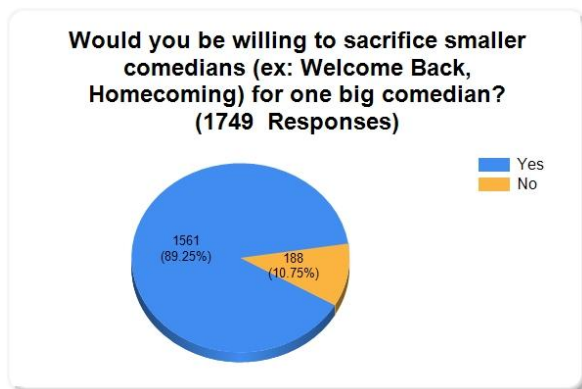

Chris D'elia	63	4.3
Taylor Williamson	35	2.4
Wyatt Cenac	62	4.3
Retta	181	12.5
John Mulaney	118	8.1
Auggie Smith	2	0.1
Chris Hardwick	96	6.6
Godfrey	28	1.9
Girl/Guy Code Panel	340	23.4
College Humor Group	220	15.2
Comedy Central Group	75	5.2
Total:	1452	100.0

Which speaker(s) would you most like to see? You may choose up to three performers.
(Bios and pictures of each speaker can be found at the bottom of the page.)
(1729 Responses)

Option	Count	Percent
Will Reiser	76	4.4
Piper Kerman	191	11.0
Laverne Cox	109	6.3
LeVar Burton	226	13.1
Nev Schulman	369	21.3
Giancarlo Esposito	208	12.0
Maulik Pancholy	49	2.8
Kal Penn	346	20.0
Alanis Morissette	205	11.9
Michio Kaku	197	11.4
Nicholas Sparks	411	23.8
Leigh Anne Tuohy	305	17.6
Frank Abagnale, Jr.	325	18.8
Morgan Spurlock	188	10.9
Cameron and Tyler Winklevoss	106	6.1