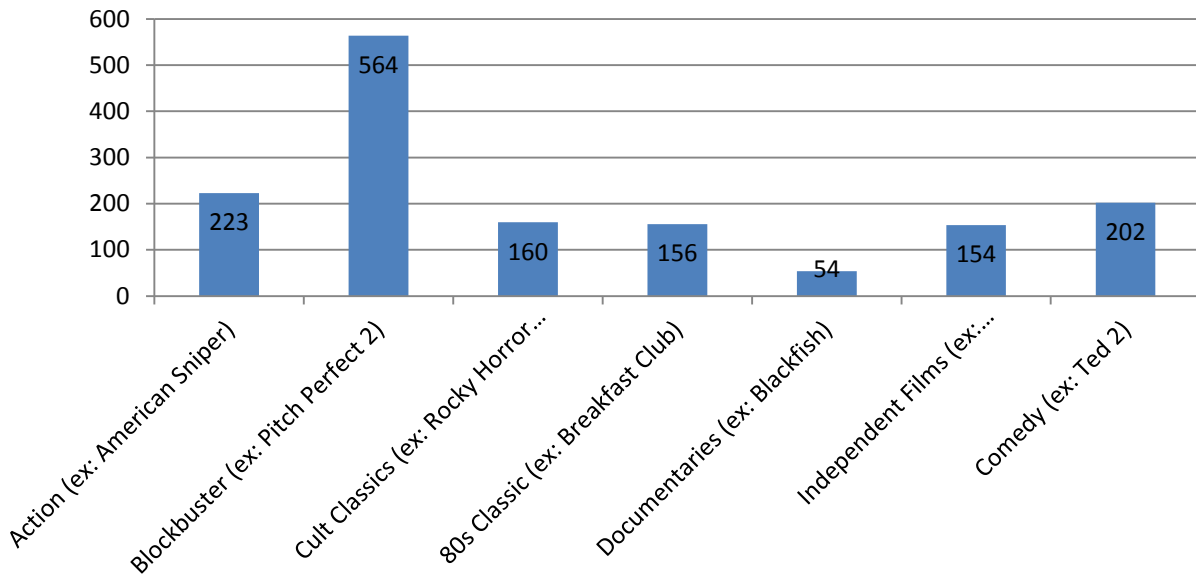

Spring 2015 Survey

Top Concert Choices

Top Comedian Choices

Top Movie Choices

Type of Speaker

Day of the Week Best for Small Events