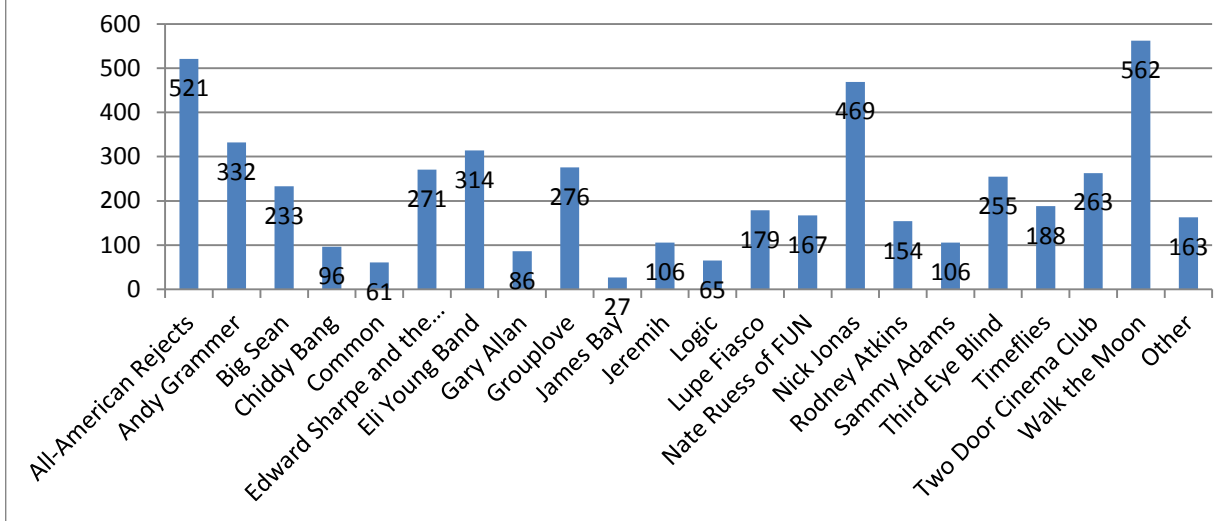

Spring 2015 Survey

Top Concert Choices

Top Comedian Choices

Top Movie Choices

Type of Speaker

Day of the Week Best for Small Events