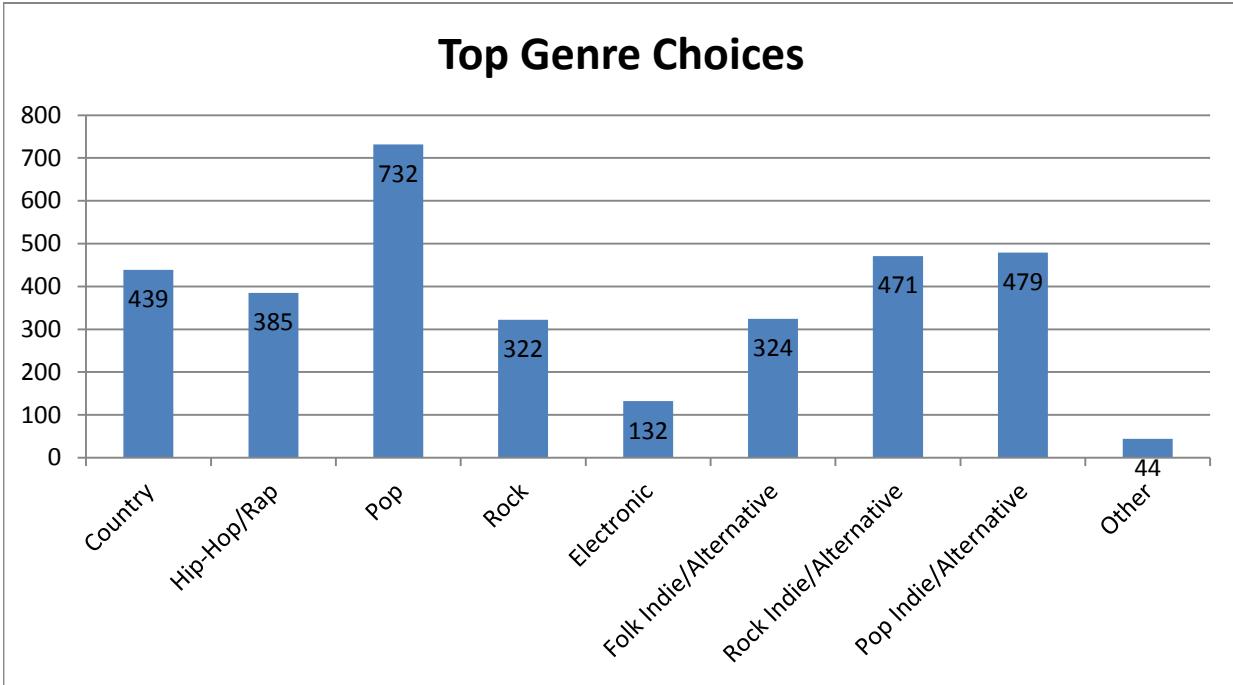

Spring 2015 Survey

Top Concert Choices

Top Comedian Choices

Top Movie Choices

Type of Speaker

Day of the Week Best for Small Events