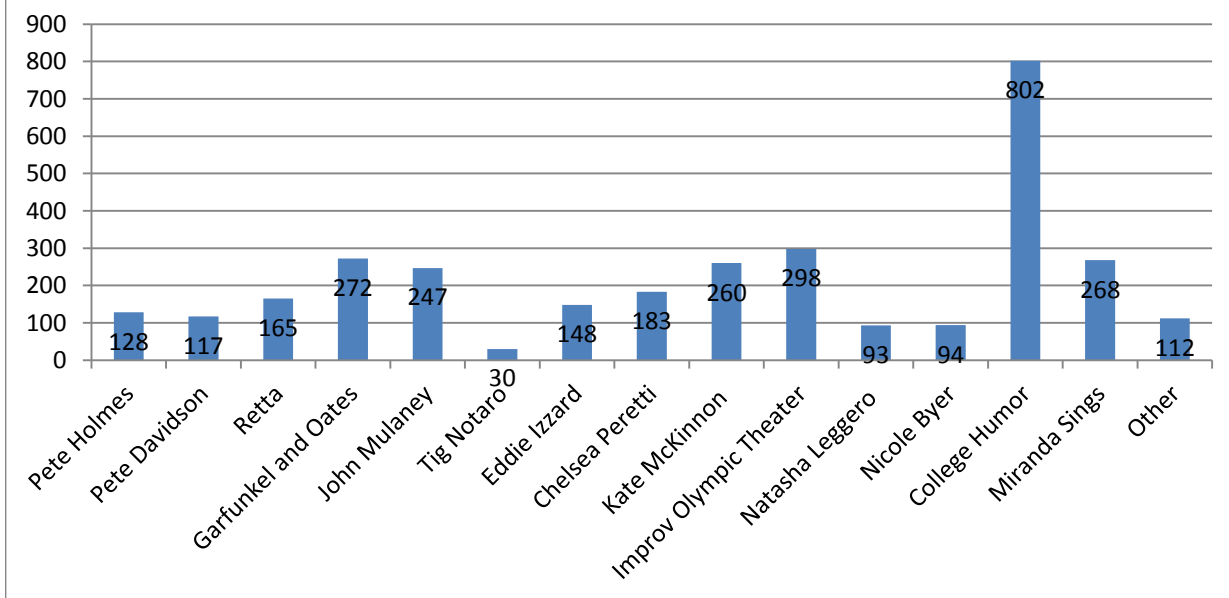

Spring 2015 Survey

Top Concert Choices

Top Comedian Choices

Top Movie Choices

Type of Speaker

Day of the Week Best for Small Events