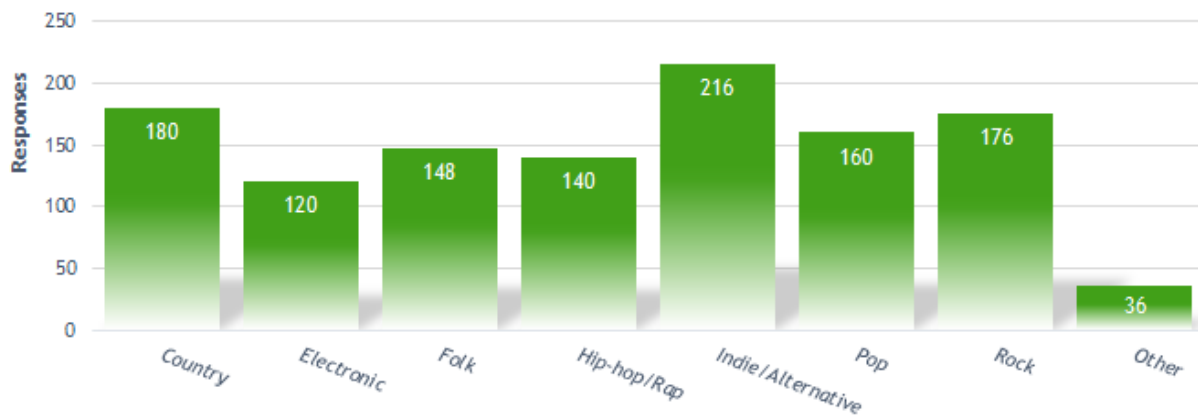

What genre of music do you think has been underrepresented in SAB concerts that you would like to see at Truman?