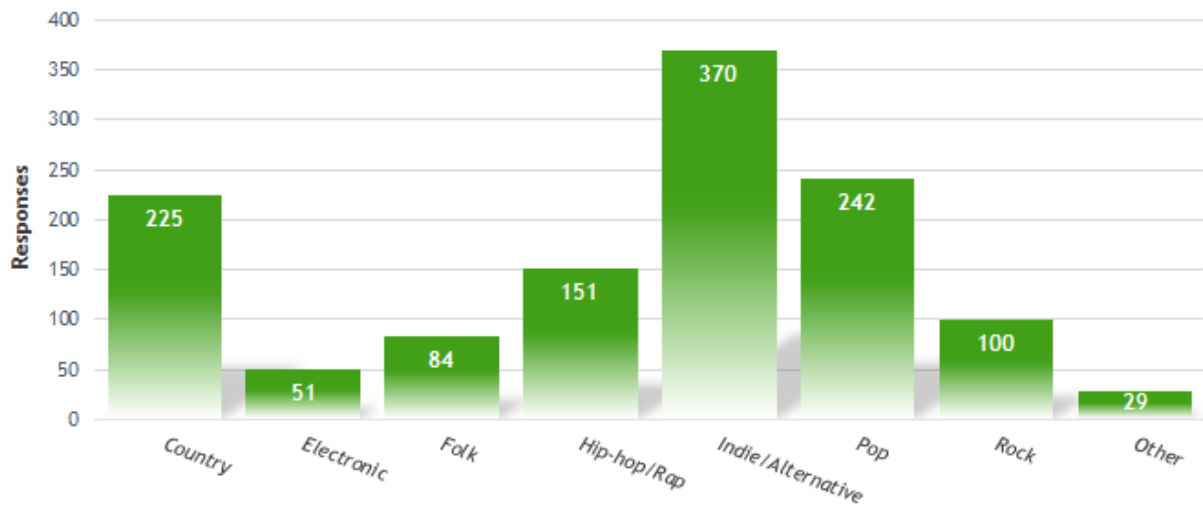

### Out of the following genres, what would be your top 3 genre choices of SAB's Spring Concert?

### What is your number one top choice of genre?

### Which genre of concert would you be least likely to attend?