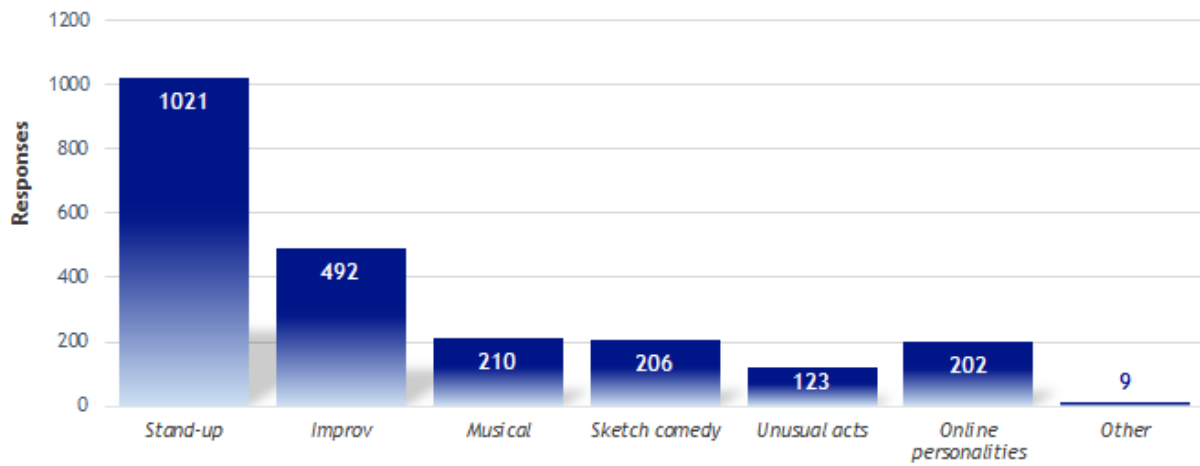

What type of comedian are you most interested in seeing?