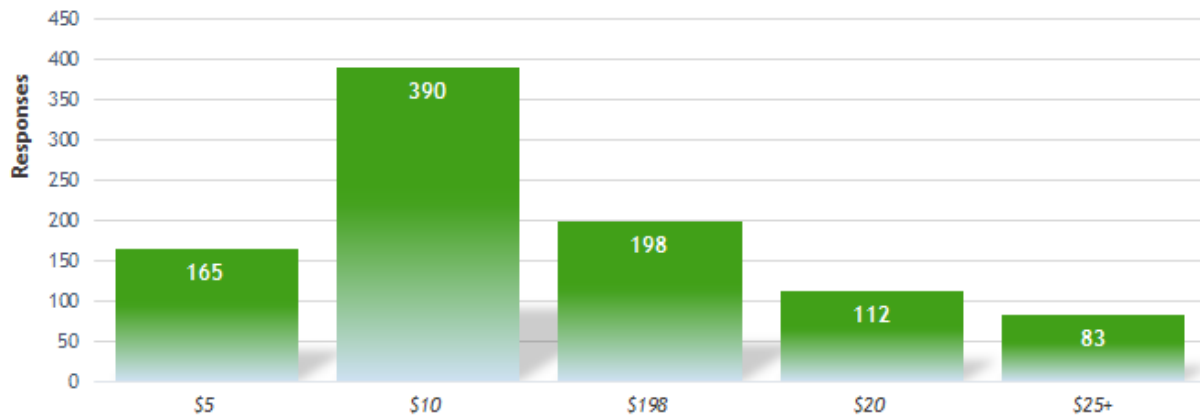

If SAB were to change in order to bring bigger name comedians, what is the maximum amount you would be willing to pay for tickets?