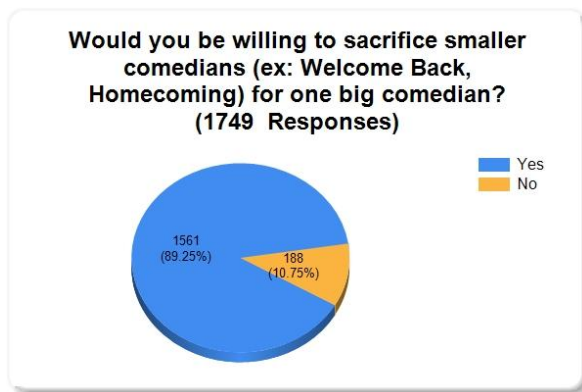

Chris D'elia	63	4.3
Taylor Williamson	35	2.4
Wyatt Cenac	62	4.3
Retta	181	12.5
John Mulaney	118	8.1
Auggie Smith	2	0.1
Chris Hardwick	96	6.6
Godfrey	28	1.9
Girl/Guy Code Panel	340	23.4
College Humor Group	220	15.2
Comedy Central Group	75	5.2
Total:	1452	100.0

Which speaker(s) would you most like to see? You may choose up to three performers.
(Bios and pictures of each speaker can be found at the bottom of the page.)
(1729 Responses)

Option	Count	Percent
Will Reiser	76	4.4
Piper Kerman	191	11.0
Laverne Cox	109	6.3
LeVar Burton	226	13.1
Nev Schulman	369	21.3
Giancarlo Esposito	208	12.0
Maulik Pancholy	49	2.8
Kal Penn	346	20.0
Alanis Morissette	205	11.9
Michio Kaku	197	11.4
Nicholas Sparks	411	23.8
Leigh Anne Tuohy	305	17.6
Frank Abagnale, Jr.	325	18.8
Morgan Spurlock	188	10.9
Cameron and Tyler Winklevoss	106	6.1